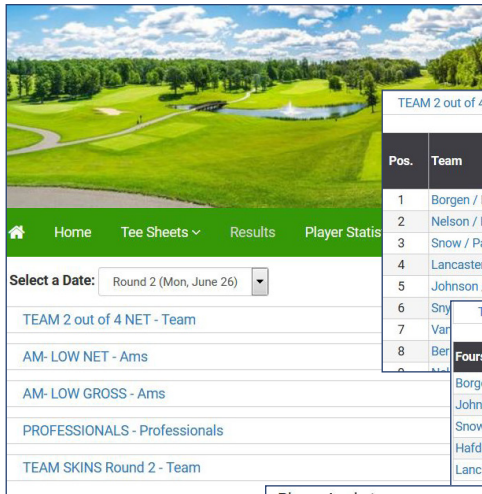

Quest ons about Golf Genius?

Contact Rachel at 952-345-3977, rachel@mngolf.org or Stacy at 952-345-3964, stacy@mngolf.org

Cart Signs & Scorecards

Grand View Challenge

Adam Haugen
Tyler Glynn

Tea Time: 8:30 AM   Hole: 1A

Grand View Challenge Round 2											The Pines Lakes to Woods											
	1	2	3	4	5	6	7	8	9	Out		1	2	3	4	5	6	7	8	9	Out	
White (Men) (70.5/136)	WHT	382	394	345	502	320	442	145	375	194	3099											
Red (70.4/128)	RED	288	320	275	430	291	371	126	300	139	2540											
Gold (Men) (68.7/132)	GLD	357	351	325	457	320	420	131	340	145	2826											
Par		4	4	4	5	4	5	3	4	3	36											
Handicap		1	3	5	13	7	15	17	9	11												
Casey Vangness	GRN																					
Brett Buckingham	WHT																					
Chris Buckingham	WHT	-	-	-																		6/5
Mike Porwoll	WHT	-	-	-	-	-																13/11
TEAM 2 out of 4 NET																						
Green (73.8/143)	GRN	420	462	406	569	356	495	165	425	218	3516											
Par		4	4	4	5	4	5	3	4	3	36											
Handicap		9	1	11	5	3	17	15	7	13												

85% Time: 8:30 AM																	
Init	10	11	12	13	14	15	16	17	18	In	Total	Hdcp	Net				
515	395	134	348	152	316	347	389	490	3086	6185	(18)						
390	338	110	300	139	271	301	328	439	2616	5156							
500	343	134	348	152	316	306	333	444	2876	5702							
5	4	3	4	3	4	4	4	4	5	36	72						
12	2	18	4	16	14	6	10	8									

Websites with Tee Sheets, Results, Skins, Player Statistics & TV Leaderboards

TEAM 2 out of 4 NET - Team						
Pos.	Team	Total To Par Net	R1	R2	Total Net	
1	Borgen / Petrich / Petrich / Griesgraber	-40	126	122	248	
2	Nelson / Nelson / Givens / Givens	-39	124	125	249	
3	Snow / Parsons / Malwitz / Weis	-38	124	126	250	
4	Lancaster / Buck / Krohn / Hinz	-36	128	124	252	
5	Johnson / Evans / Vonbank / Johnson	-36	127	125	252	
6	Sny					
7	Var					
8	Ber					

TEAM SKINS Round 2 - Team		
Foursome	Skins	Details
Borgen / Petrich / Petrich / Griesgraber	2	Net 5 on 2, Net 4 on 12
Johnson / Evans / Vonbank / Johnson	1	Net 3 on 7
Snow / Parsons / Malwitz / Weis	1	Net 5 on 8
Hafdal / Chambers / Cochran / Haynes	1	Net 5 on 17
Lancaster / Buck / Krohn / Hinz	1	Net 7 on 10

Player Analytics						
Player	Eagles or better	Birdies	Pars	Bogeys	Double Bogeys	Triples or worse
Aaron Locke	0	0	6	6	6	0
Adam De Quesada	0	1	4	9	3	1
Adam Haugen	0	2	11	4	0	1
Adam Knutson	0	0	4	8	4	2
Al Strang						
Alex Robb						

GRAND VIEW CHALLENGE TEAM 2 OUT OF 4 NET					
POS.	TEAM	TOTAL TO PAR NET	R1	R2	TOTAL NET
1	Borgen / Petrich / Petrich / Griesgraber	-40	126	122	248
2	Nelson / Nelson / Givens / Givens	-39	124	125	249
3	Snow / Parsons / Malwitz / Weis	-38	124	126	250
4	Lancaster / Buck / Krohn / Hinz	-36	128	124	252
5	Johnson / Evans / Vonbank / Johnson	-36	127	125	252
6	Snyder / Gilbert / Gilbert / Kapisak	-34	126	128	254
7	Vangness / Buckingham / Porwoll / Buckingham	-31	129	128	257
8	Borg / Dalby / Lindgren / Kapp	-24	129	128	257